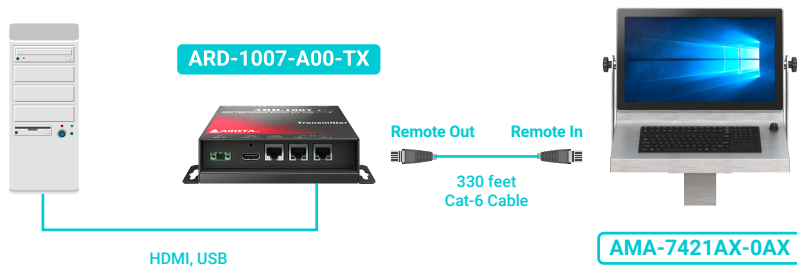

Connection Diagram

1