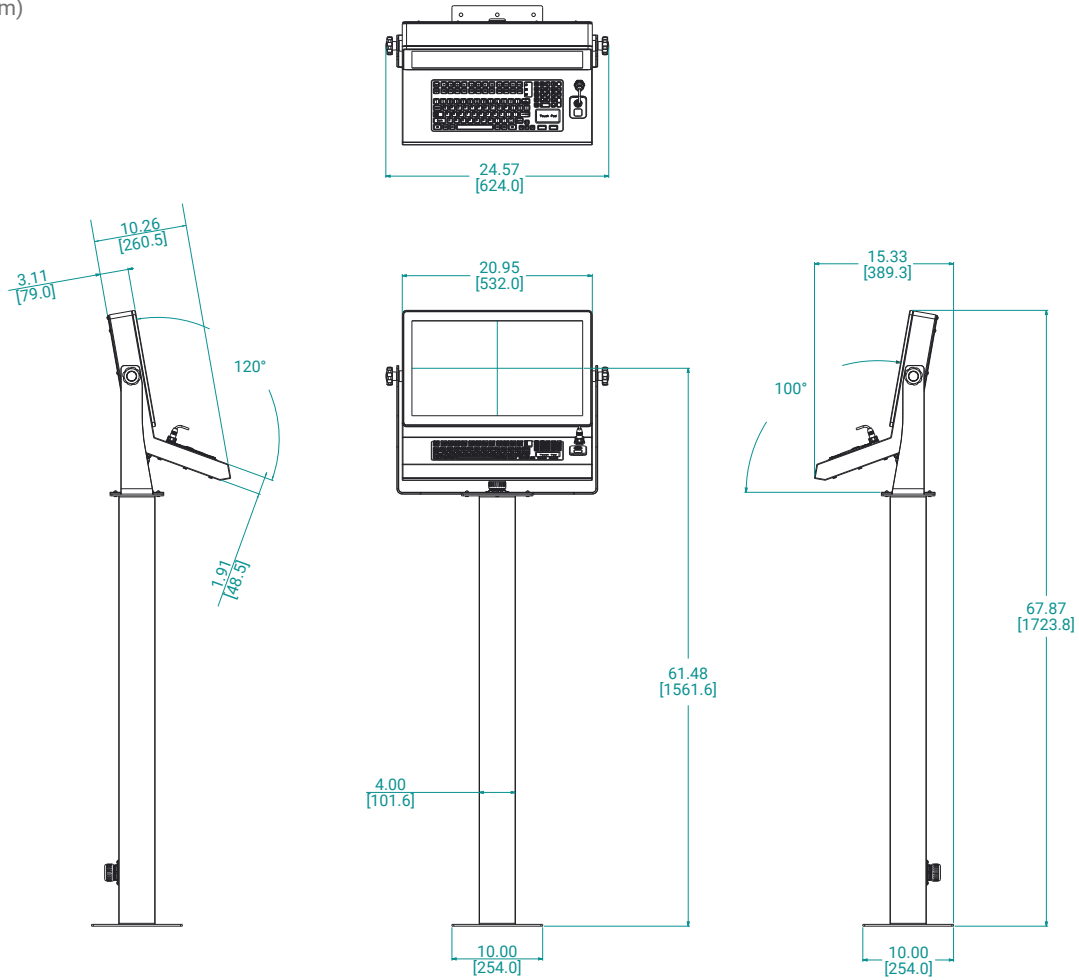

### Specifications

Model Name	AMA-7421AX-KVM
<b>LCD Display</b>	
Display Size (Diagonal)	21.5 inch
Max Resolution	1920 x 1080
Backlight Lifetime (Hours)	50,000 hours
<b>Visual Characteristics</b>	
Colors	16.7 million
Aspect Ratio	16:9
Viewing Angle (V/H)	178° / 178°
Contrast Ratio	1000:1
Brightness (max)	250 nits
Video Input	HDMI via Transmitter
<b>Touchscreen</b>	
Technology	Projected Capacitive
Touch Interface	USB via Transmitter
Driver	Windows 7, Windows 10
<b>I/O</b>	
Keyboard	Membrane or Silicon Rubber Keyboard
Mouse	Pointing Device or Touch Pad
USB Device Ports	2x
<b>Power/Thermal Specs</b>	
Power Requirement (Max)	Powered by Transmitter
Power Consumption (Max)	21 W
Recommended Power Supply	Not Required
Heat Dissipation	70 BTU/hr
<b>Physical Information</b>	
Mounting	Pedestal Mount (Included)
Net Weight	20 Lbs/9.07 kg
Dimension (WxHxD)	24.57 x 59.69 x 13.58 inch 624 x 1516.3 x 344.89 mm
Rating	Meets IP66, NEMA 4X
Certification	N/A
<b>Environmental</b>	
Operation Temperature	0 - 50°C (32 - 122°F)
Storage Temperature	-20 - 60°C (-4 - 140°F)
Relative Humidity	5% to 95% non-condensing
Enclosure Materials	SS 316L
<b>KVM Transmitter (Shipped with AMA-7421AX-KVM)</b>	
Extension Media	RJ-45 Cat5e/Cat6 cable
Extension signal	Video, USB, RS-232, Ethernet, Power
Video Input	HDMI (Connect to Video Source)
USB	Type-B (Connector to Computer)
RS-232	DB-9 (No Function)
LAN 1 & 2	RJ45 (No Function)
HDMI Loop-Back	For Local Display
<b>Physical Information</b>	
Mounting	Wall mount or DIN-RAIL mount
Dimension (WxHxD)	6.19 x 1.45 x 4.04 inch 157.2 x 36.8 x 102.6 mm
<b>Power/Thermal Specs</b>	
Power Requirement (Max)	48V DC Input
Power Consumption (Max)	28W (Including AMA-7421AX)
Recommended Power Supply	Included
Heat Dissipation	96 BTU/hr

# Connection Diagram

1

2

3

## Dimension Drawing

Model Name: AMA-7421AX-KVM  
Size Unit: inch(mm)