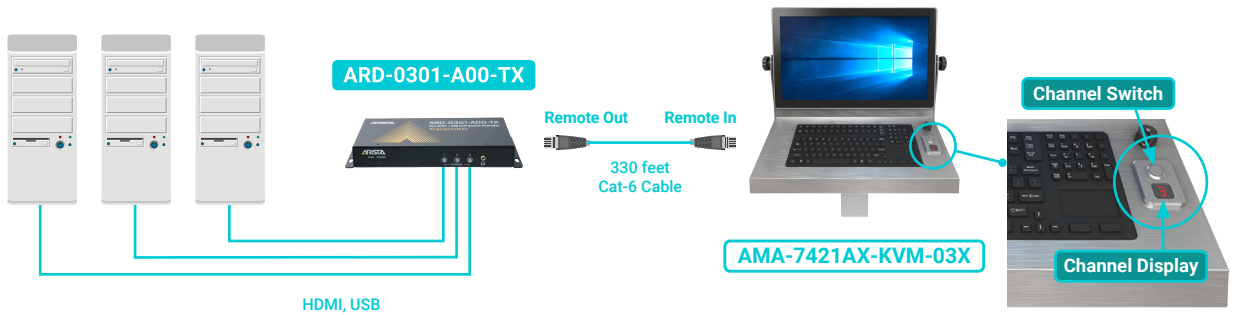

### Features

- 21.5-inch HFD LCD Display
- 1920 x 1080 Resolutions
- Projected Capacitive Touch Screen
- NEMA 4X / Waterproof Stainless-Steel Enclosure
- Single CAT6 cable connection to KVM Transmitter
- True one-cable solution up to 100 meters CAT6 cable
- No Power Supply is required
- Accessible Waterproof USB Ports Available
- 3x Keyboard Options
- HDMI & USB Extender is included
- 3 to 1 / 4 to 1 KVM Switch Extender Options

# Connection Diagram

1

2

3